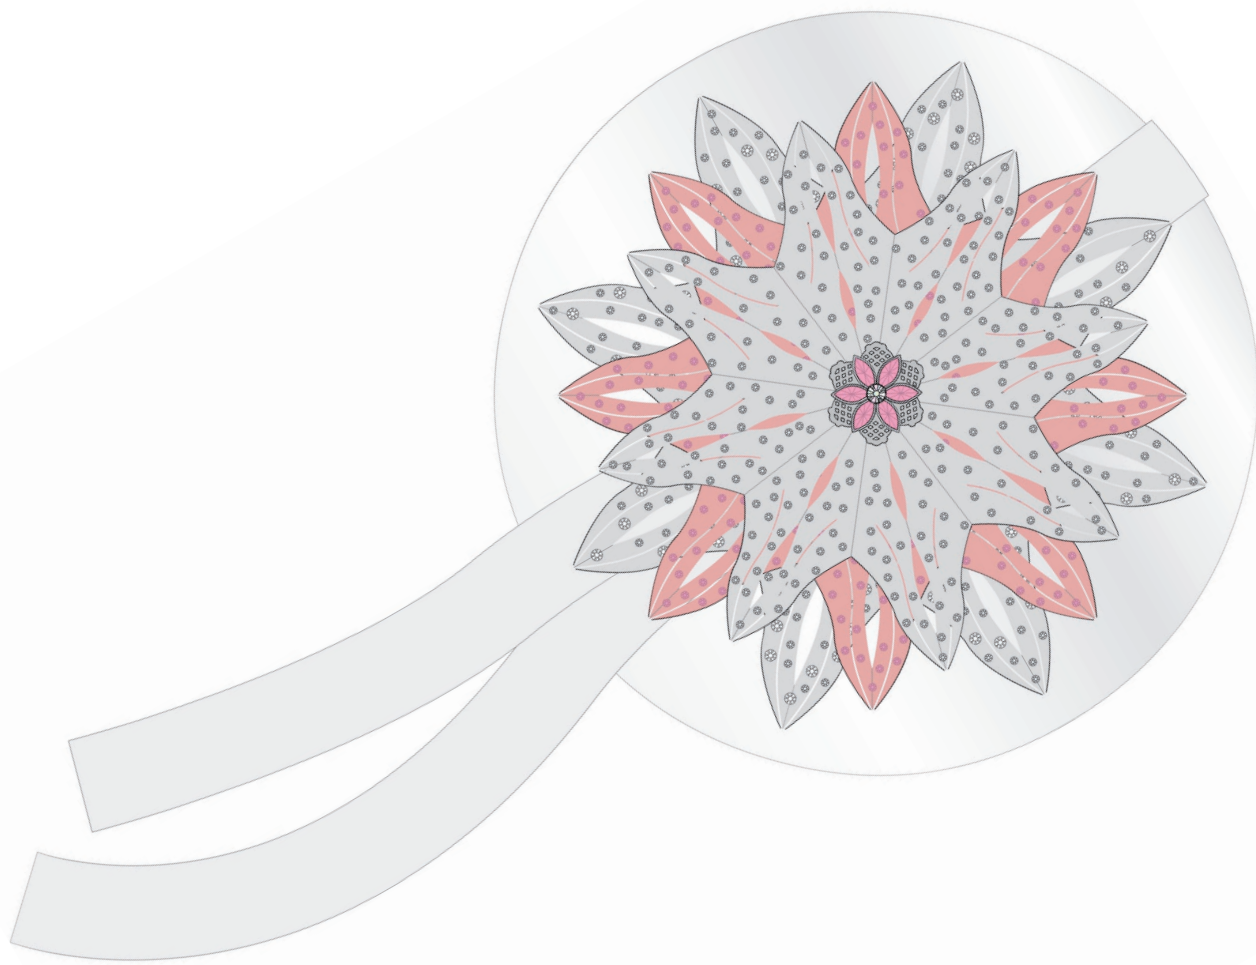

- Supplies**
- 20 cm wire 0.4 mm silver
 - 3 pcs. paper A4 rose, white
 - box round Ø200 mm white
 - 120 cm satin ribbon 25 mm white
 - tape white
- Tools**
- scissors
 - pencil
 - cutter
 - needle

STEP 1

scale 1:1

STEP 11

STEP 12

scale 1:2

STEP 13

scale 1:1

STEP 14

scale 1:2