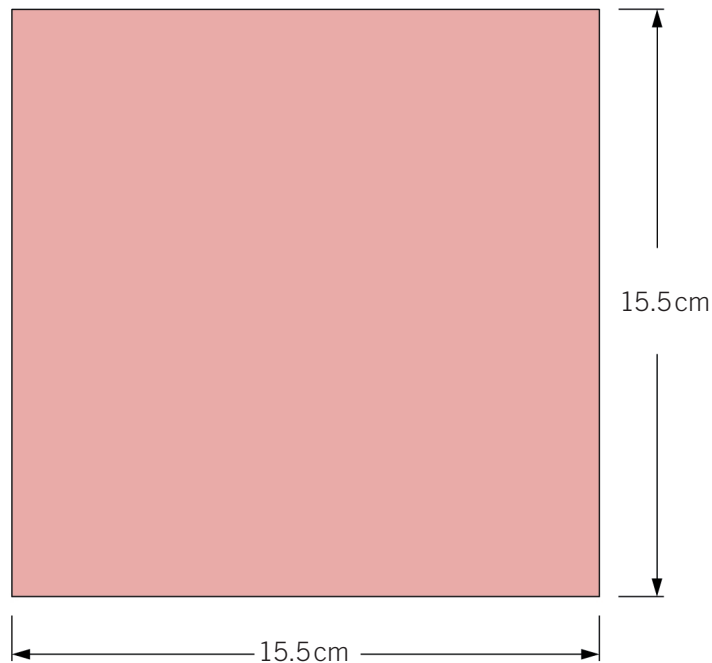

CREATE
YOUR STYLE with
CRYSTALLIZED™
- Swarovski Elements

WEDDING COUNTRY FLOWER BOX

WEDDING FLOWER BOX

CRYSTALLIZED™ – Swarovski Elements

Supplies & Tools

Article	Product Group	Article No.	Amount	Size	Colour	Colour Code
	Filigrees	62005	1 pc.	27.5 mm	Rose	209
	Crystal-it	75010	1/4 sheet	SS6	Rose	209
	Crystal-it	75010	1/4 sheet	SS6	Crystal	001
	Crystal-it	75010	3 rows	SS10	Crystal	001

- Supplies**
- 20 cm wire 0.4 mm silver
 - 3 pcs. paper A4 rose, white
 - box round Ø200 mm white
 - 120 cm satin ribbon 25 mm white
 - tape white
- Tools**
- scissors
 - pencil
 - cutter
 - needle

STEP 1

scale 1:2

STEP 2

STEP 3

STEP 4

STEP 5

scale 1:1

STEP 6

scale 1:2